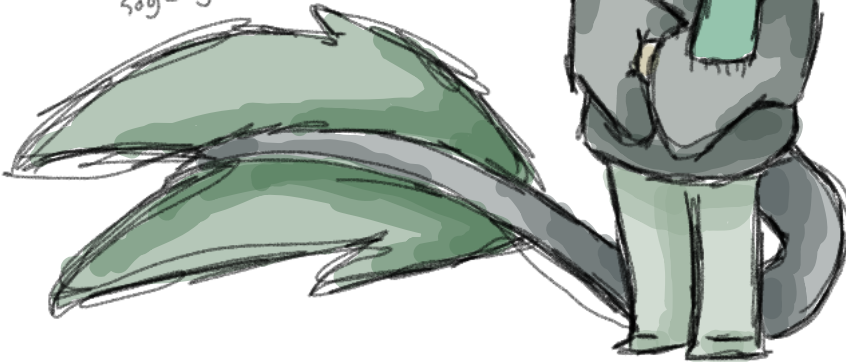

Mag:k

creepy eyes

Brown hair

Green scarf

Sage green fins

Gray-green shirt & pants

Gray tail